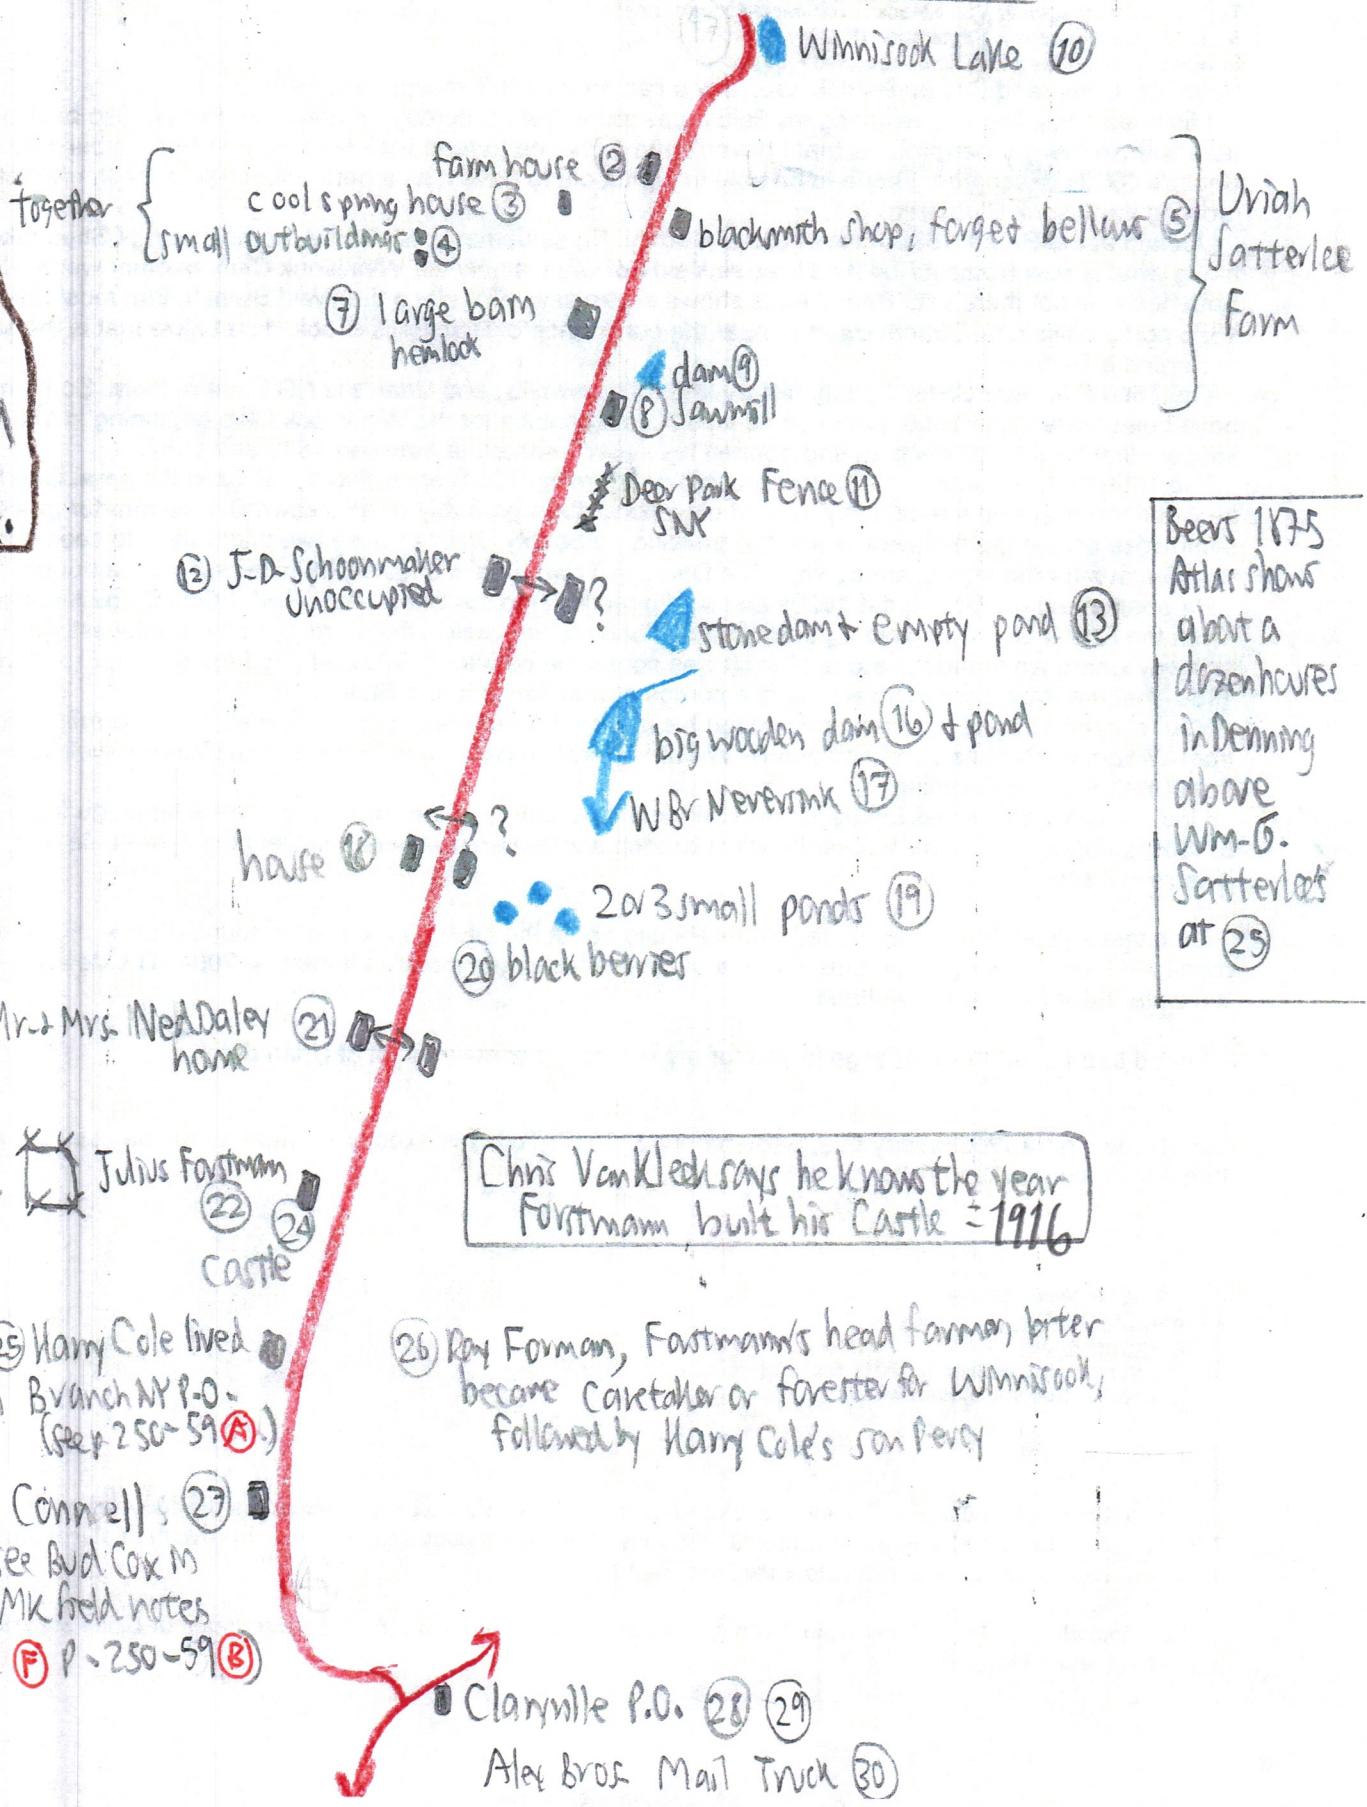

This copy
 For
 2010
 Master
 field
 notes.
 Original is
 with Chris
 Vankleed
 file.

Bill Shultz's mid 1920s description of West Branch
 Neverink Valley diagrammed by MK 9/20/17

166-48

Beers 1875
 Atlas shows
 about a
 dozen houses
 in Denning
 above
 Wm-G.
 Satterlee's
 at (25)

Chris Vankleed says he knows the year
 Forstmann built his Castle = 1916